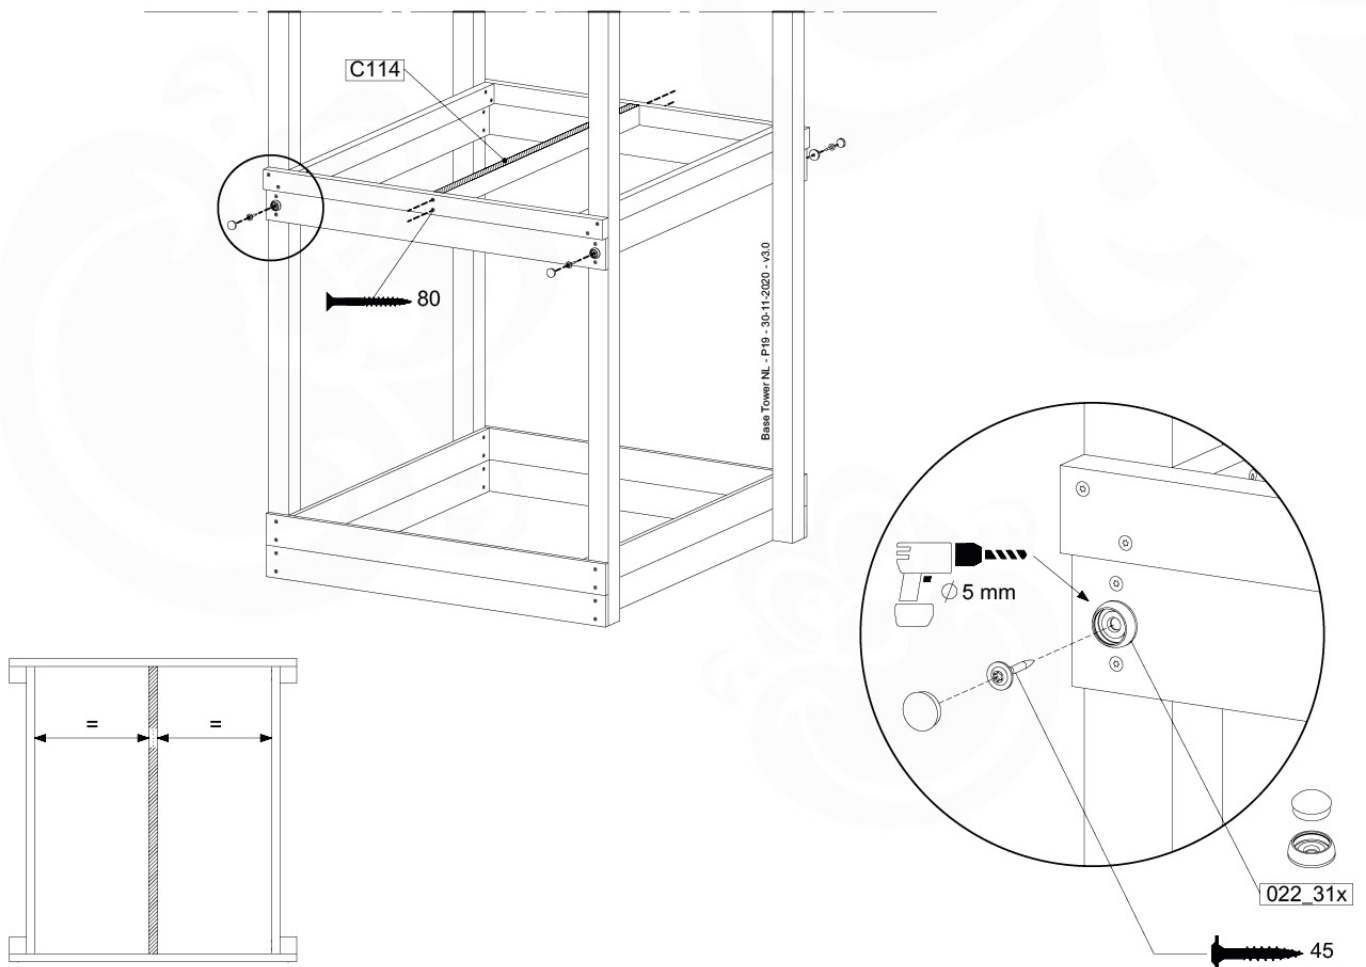

04 Base Tower

BT11

	PartNo	PartName	QTY.
Hardware Pack	001_406	Stealth Screw 8x45	10
	002_220	Gap Point Screw T25 - 5x45	118
	002_223	Gap Point Screw T25 - 5x80	20
Other	007_001	Ground-anchor	2
Hardware Pack	022_31x	bpc-base version 3	8
	022_84x	bpc cover	8
Timber	A240	Post 70x70 L2400	4
	C114	Beam 1140 mm	5
	D100	Board 1000 mm	11-14
	D114	Board 1140 mm	12

Base Tower NL - P06 - BT11 - 30-11-2020 - v3.0

04-1

04-2

04-3

04-4

05 Balustrade (1x)

BL03

	PartNo	PartName	QTY.
Hardware Pack	002_220	Gap Point Screw T25 - 5x45	24
	002_223	Gap Point Screw T25 - 5x80	4
Timber	C114	Beam 1140 mm	1
	D65	Board 650 mm	6

Balustrade 120 - P04U - 30-11-2020 - v1.0

05-1

06 Balustrade (2x)

BL04

	PartNo	PartName	QTY.
Hardware Pack	002_220	Gap Point Screw T25 - 5x45	24
	002_223	Gap Point Screw T25 - 5x80	4
Timber	C114	Beam 1140 mm	1
	D65	Board 650 mm	6