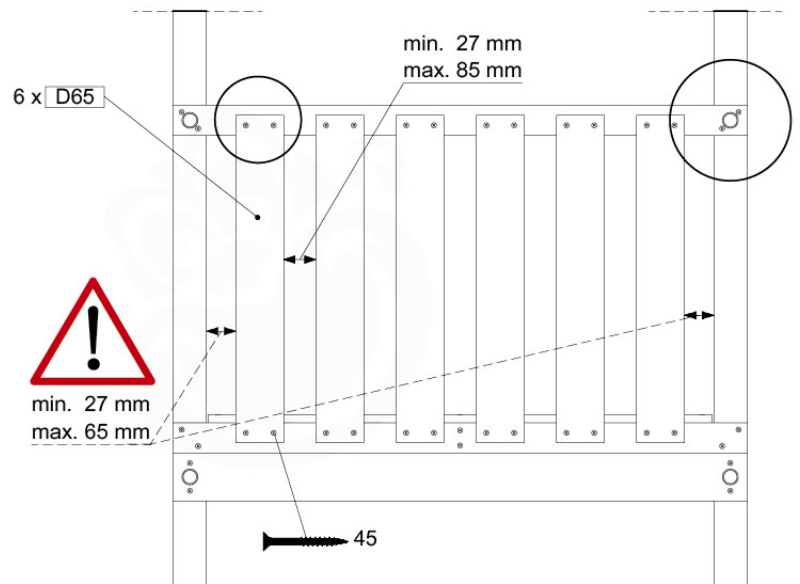

06 Balustrade (2x)

BL04

	PartNo	PartName	QTY.
Hardware Pack	002_220	Gap Point Screw T25 - 5x45	24
	002_223	Gap Point Screw T25 - 5x80	4
Timber	C114	Beam 1140 mm	1
	D65	Board 650 mm	6

Balustrade 120 - P03 T - 30-11-2020 - v1.0

06-1