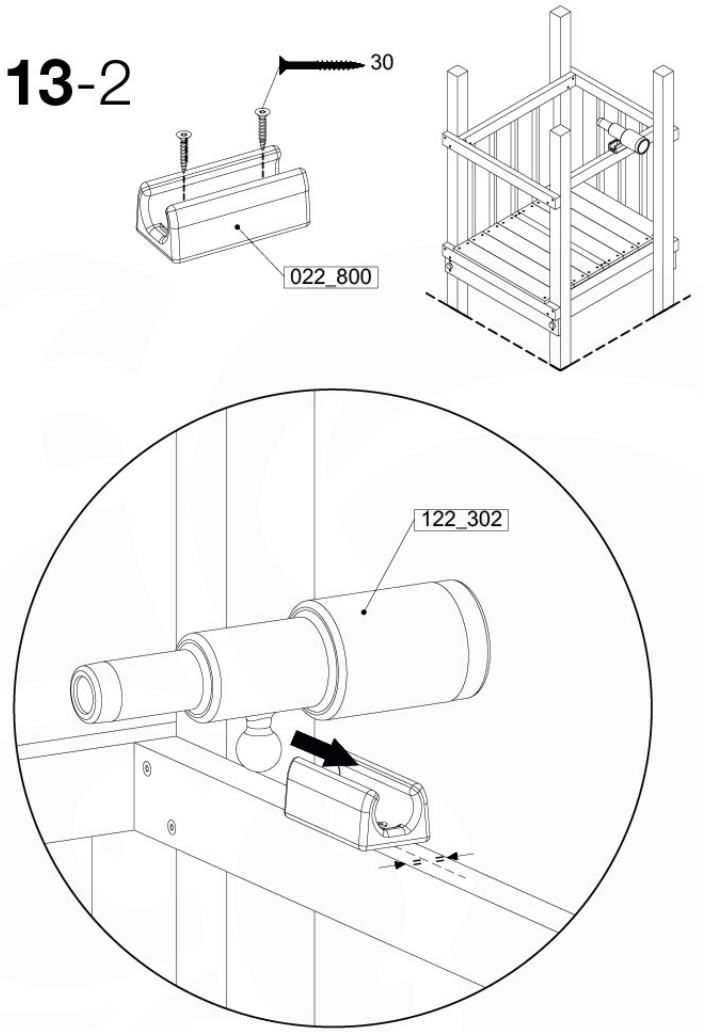

13-2

Accessory set - P03 - 18-11-2020 - v3