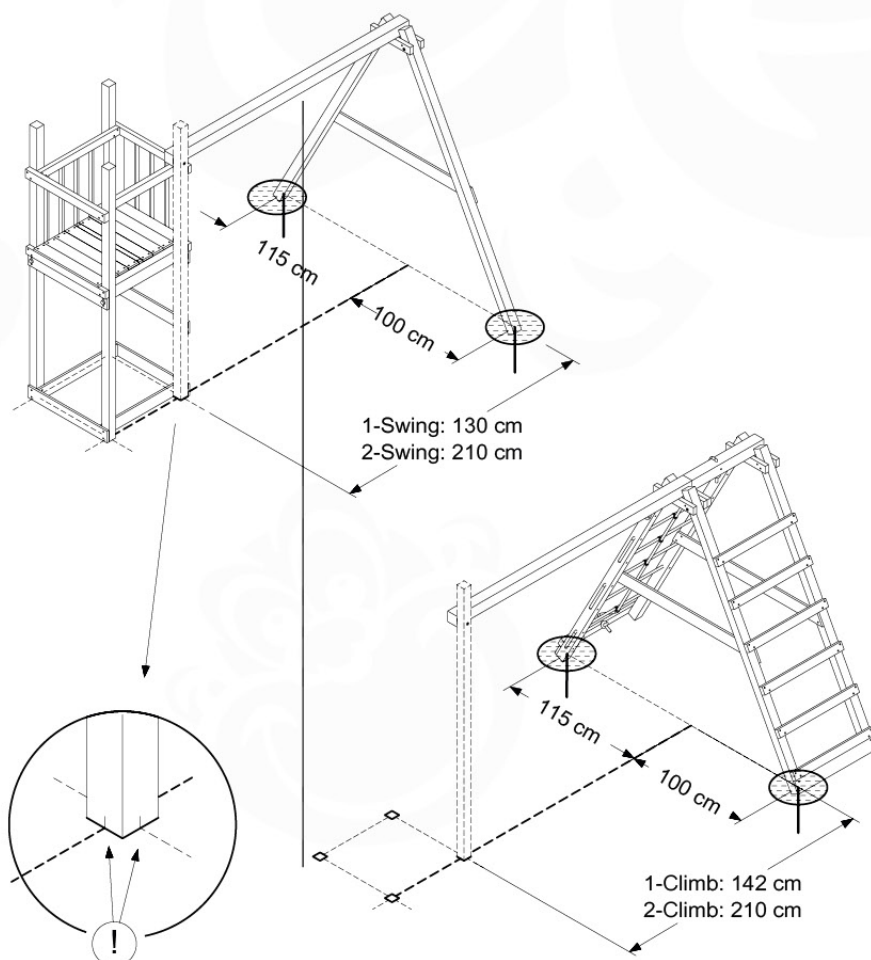

04 Base Tower

BT11

	PartNo	PartName	QTY.
Hardware Pack	001_406	Stealth Screw 8x45	10
	002_220	Gap Point Screw T25 - 5x45	118
	002_223	Gap Point Screw T25 - 5x80	20
Other	007_001	Ground-anchor	2
Hardware Pack	022_31x	bpc-base version 3	8
	022_84x	bpc cover	8
Timber	A240	Post 70x70 L2400	4
	C114	Beam 1140 mm	5
	D100	Board 1000 mm	11-14
	D114	Board 1140 mm	12