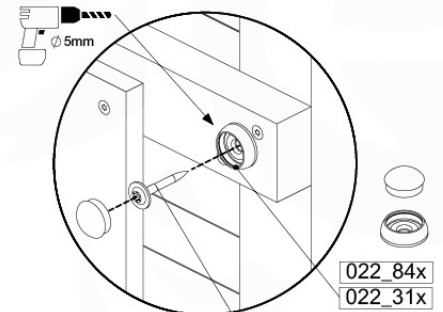

06 Balustrade (2x)

BL04

	PartNo	PartName	QTY.
Hardware Pack	002_220	Gap Point Screw T25 - 5x45	24
	002_223	Gap Point Screw T25 - 5x80	4
Timber	C114	Beam 1140 mm	1
	D65	Board 650 mm	6

Balustrade 120 - P03 T - 30-11-2020 - v1.0

06-1