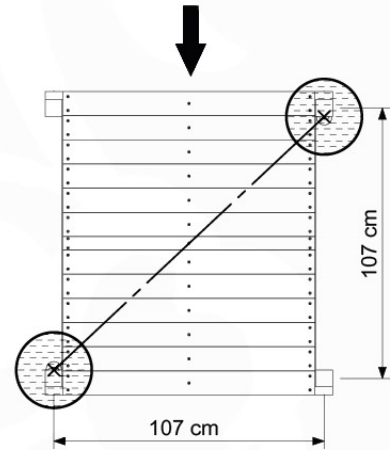

1-Swing frame / 2-Swing frame
457_101
457_102

+

12

1-Climb frame / 2-Climb frame
457_105
457_106

12 Ground Anchors

GA05

Parts:
Hardware Package Tower →

Ground Anchors 120 - P02 - 27-11-2020 - v1