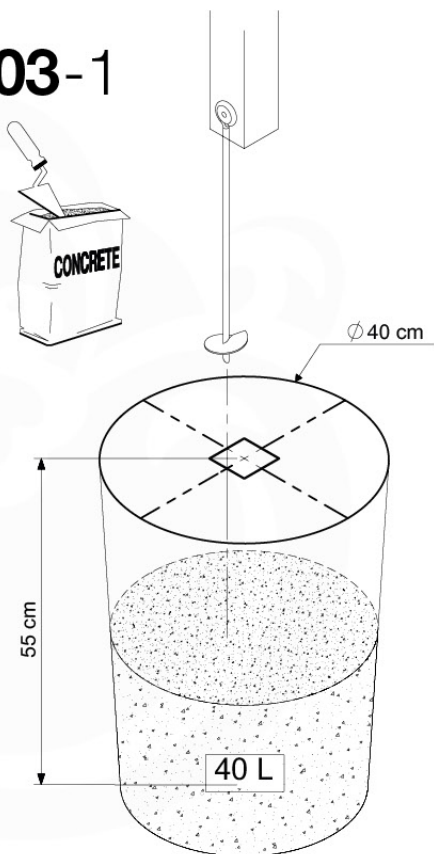

03 Playground Foundation

FD05

03-1