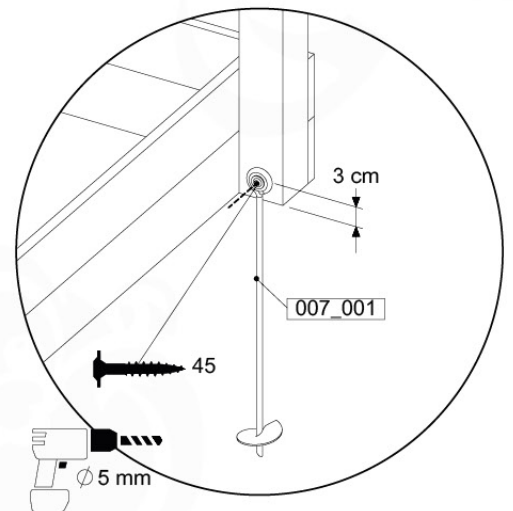

12 Ground Anchors

GA05

Parts:
Hardware Package Tower →

Ground Anchors 120 - P02 - 27-11-2020 - v1

12-1