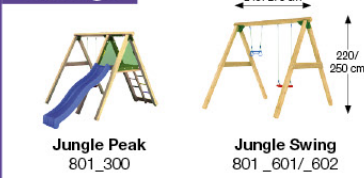

Playtowers

Playhouses

Modules

Swings

Frames

Links

Accessories