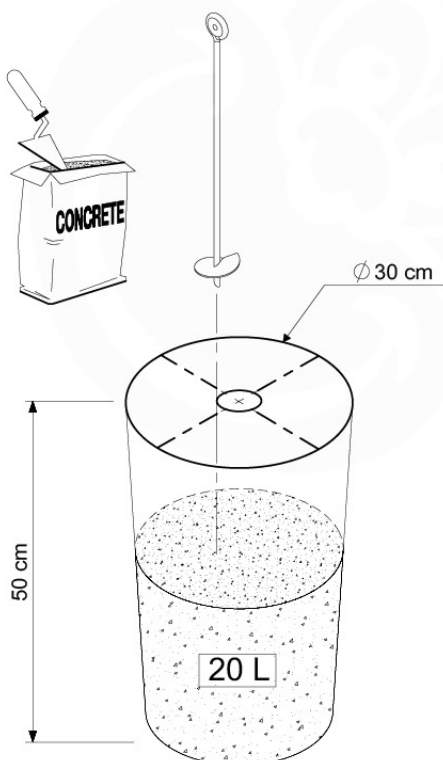

03 Playground Foundation

FD05

03-1

Foundation Plan - P07 - 27-11-2020 - v3

03-2

Foundation Plan - P06 - 27-11-2020 - v3