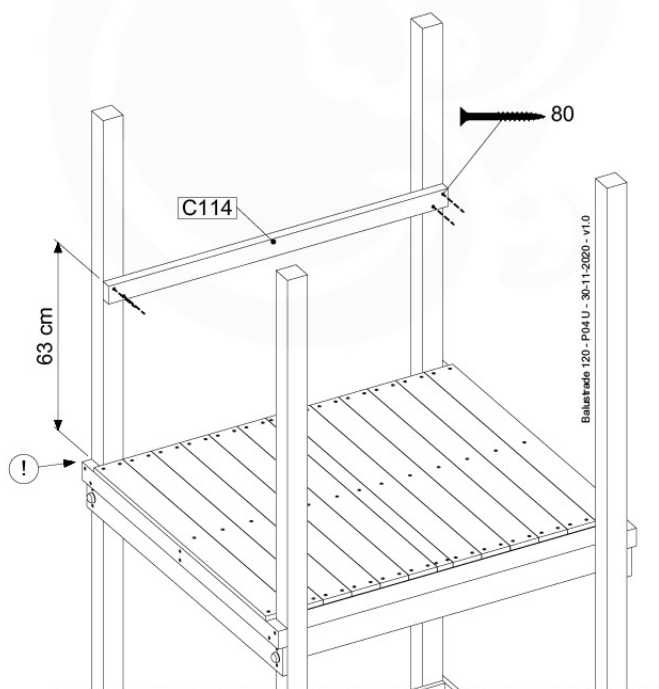

04 Base Tower

BT11

	PartNo	PartName	QTY.
Hardware Pack	001_406	Stealth Screw 8x45	10
	002_220	Gap Point Screw T25 - 5x45	118
	002_223	Gap Point Screw T25 - 5x80	20
Other	007_001	Ground-anchor	2
Hardware Pack	022_31x	bpc-base version 3	8
	022_84x	bpc cover	8
Timber	A240	Post 70x70 L2400	4
	C114	Beam 1140 mm	5
	D100	Board 1000 mm	11-14
	D114	Board 1140 mm	12

Base Tower NL - P06 - BT11 - 30-11-2020 - v3.0

04-1

04-2

04-3

04-4

05 Balustrade (1x)

BL03

	PartNo	PartName	QTY.
Hardware Pack	002_220	Gap Point Screw T25 - 5x45	24
	002_223	Gap Point Screw T25 - 5x80	4
Timber	C114	Beam 1140 mm	1
	D65	Board 650 mm	6

Balustrade 120 - P04U - 30-11-2020 - v1.0

05-1

06 Balustrade (2x)

BL04

	PartNo	PartName	QTY.
Hardware Pack	002_220	Gap Point Screw T25 - 5x45	24
	002_223	Gap Point Screw T25 - 5x80	4
Timber	C114	Beam 1140 mm	1
	D65	Board 650 mm	6