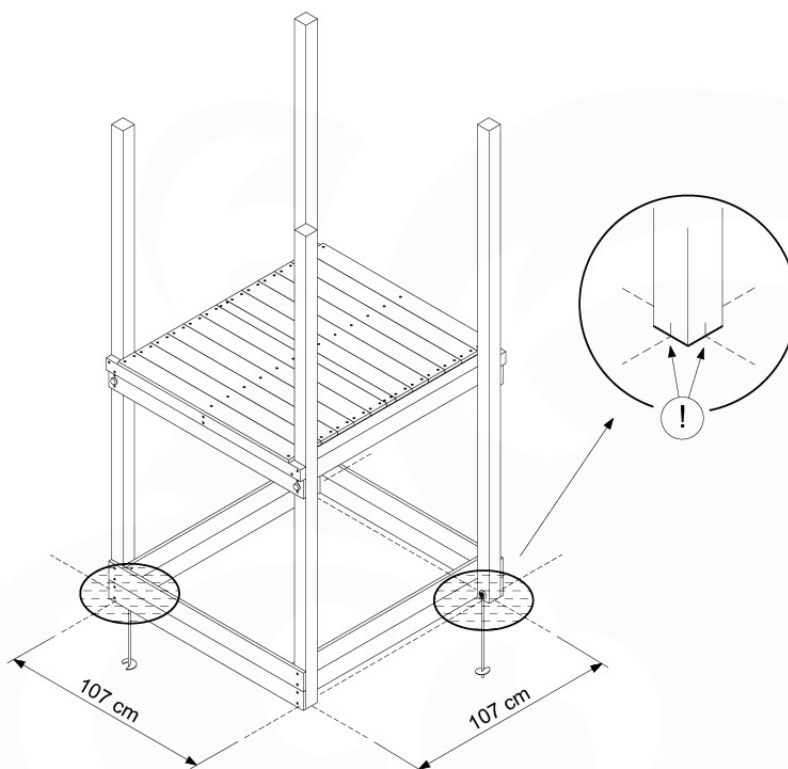

Foundation Plan - P07 - 27-11-2020 - v3