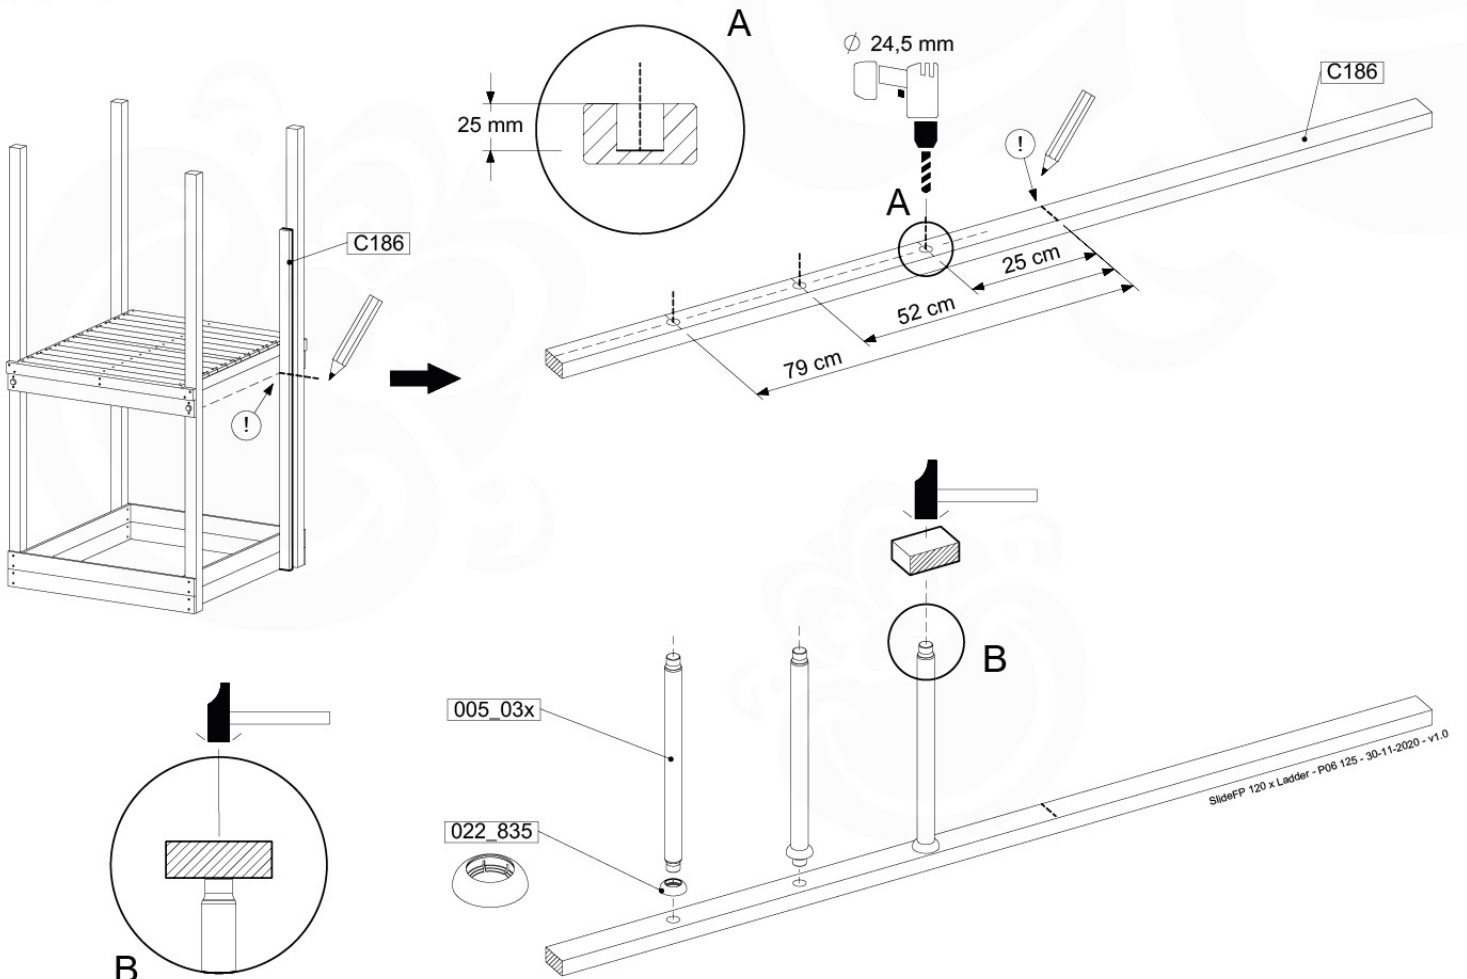

10 Firemans Pole & Ladder

FP13

	PartNo	PartName	QTY.
Hardware Pack(s)	001_103	M8 Washer Head Screw 40mm	2
	002_220	Gap Point Screw T25 - 5x45	10
	002_223	Gap Point Screw T25 - 5x80	8
	003_010	M8 spring lock washer	2
	003_040	M8 Washer	2
	004_052	M8 Drive-in Nut 30mm	2
	004_054	M8 Drive-in Nut 45mm	2
	005_03x	Ladder Rung Y/B/G/R	3
	022_31x	bpc-base version 3	2
	022_84x	bpc cover	2
	022_835	Rung Cap	6
Other	102_915	Fireman's Pole	1
	120_102	Handgrip set (complete 2x)	1
Timber	C114	Beam 1140 mm	1
	C186	Beam 1860 mm	1

10-1