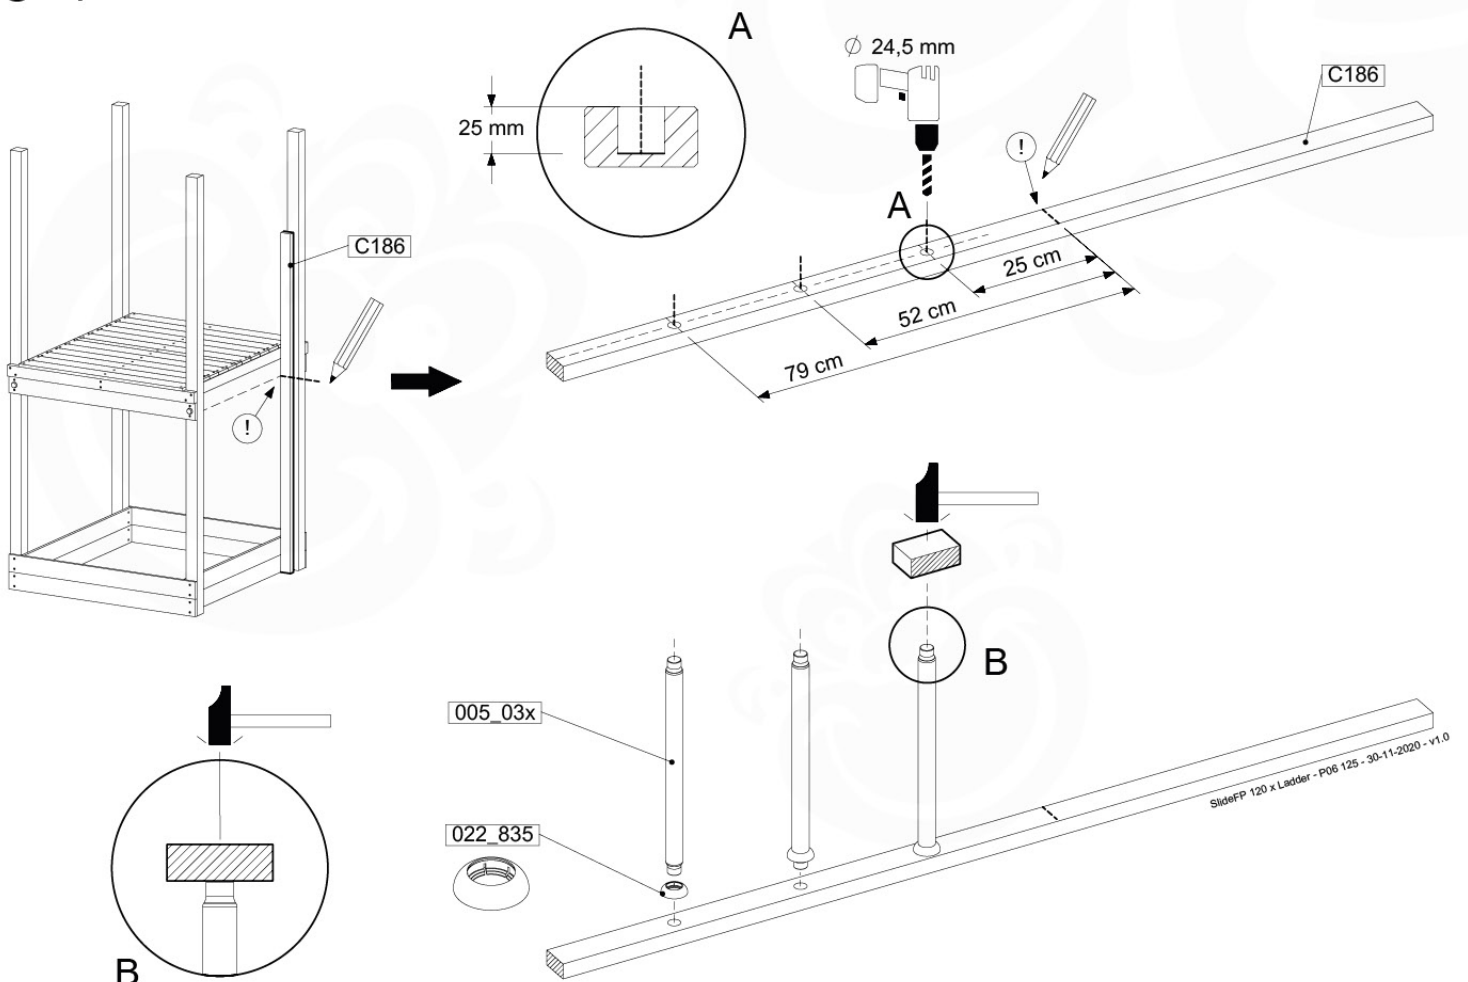

09 Slide & Ladder

SL14

	PartNo	PartName	QTY.
Hardware Pack	000_101	Nail Pan Head	10
	002_220	Gap Point Screw T25 - 5x45	10
	002_223	Gap Point Screw T25 - 5x80	8
	002_308	Gap Point Screw T25 - 5x20	2
Other	005_03x	Ladder Rung Y/B/G/R	3
	022_835	Rung Cap	6
	120_102	Handgrip set (complete 2x)	2
	123_200	Bumperpad	1
	324_xxx	Wavy Star Slide XL 2200 mm	1
Timber	C114	Beam 1140 mm	1
	C186	Beam 1860 mm	1

09-1