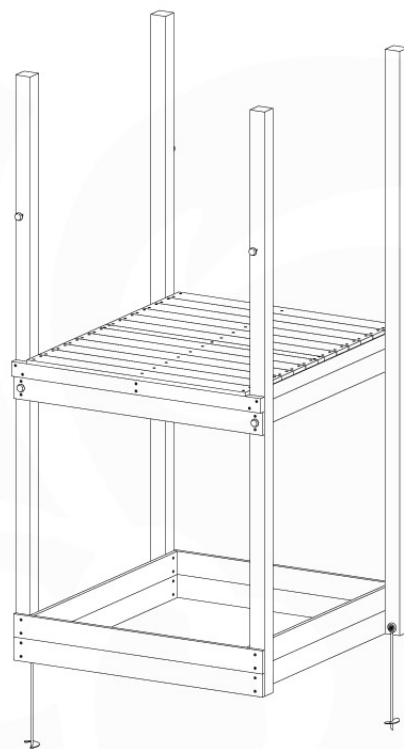

04 Base Tower

BT11

	PartNo	PartName	QTY.
Hardware Pack	001_406	Stealth Screw 8x45	10
	002_220	Gap Point Screw T25 - 5x45	118
	002_223	Gap Point Screw T25 - 5x80	20
Other	007_001	Ground-anchor	2
Hardware Pack	022_31x	bpc-base version 3	8
	022_84x	bpc cover	8
Timber	A240	Post 70x70 L2400	4
	C114	Beam 1140 mm	5
	D100	Board 1000 mm	11-14
	D114	Board 1140 mm	12

Base Tower NL - P06 - BT11 - 30-11-2020 - v3.0

04-1

04-2

04-3

04-4

05 Balustrade (1x)

BL03

	PartNo	PartName	QTY.
Hardware Pack	002_220	Gap Point Screw T25 - 5x45	24
	002_223	Gap Point Screw T25 - 5x80	4
Timber	C114	Beam 1140 mm	1
	D65	Board 650 mm	6