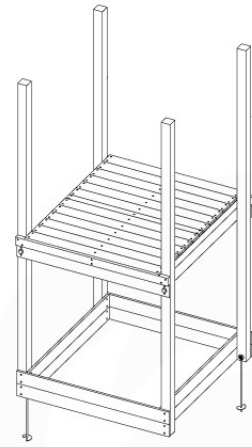

SlideFP 120 x Ladder - P30 FPL125 - 30-11-2020 - v1.0

10-1

10-2

10-4

11 Swing Frame / Climb Frame

12

+

12

1-Swing frame / 2-Swing frame
457_101
457_102

+

12

1-Climb frame / 2-Climb frame
457_105
457_106

12 Ground Anchors

GA05

Parts:
Hardware Package Tower →

Ground Anchors 120 - P02 - 27-11-2020 - v1

12-1

12-2

40 L / 80 kg

24h

13 Accessories

AC01

	PartNo	PartName	QTY.
Hardware Pack	001_406	Stealth Screw 8x45	1
	002_041	Dome head screw 4.5 x 20 mm	3
	002_042	Dome head screw 3.5 x 13mm	4
	002_219	Gap Point Screw T25 - 5x30	2
	022_84x	bpc cover	1
Other	022_300	Steering Wheel	1
	022_800	Rail P/T 105	1
	022_910	Sandpad	1
	103_901	Logo ID Plate	1
	104_107	Tool Set Climbing Units	1
	120_024	Tower Flag	1
	122_302	Telescope	1