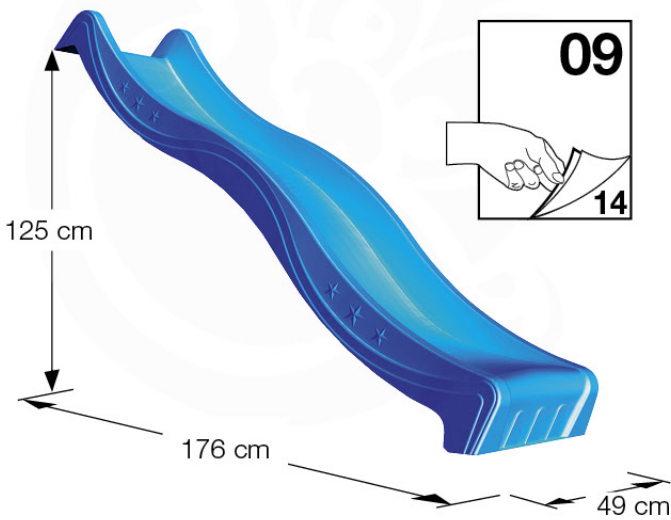

08 Add-on

Wavy Star Slide XL

- 324_100 Yellow
- 324_200 Blue
- 324_300 Green
- 324_400 Red
- 324_500 Fuchsia
- 324_600 Dark Green