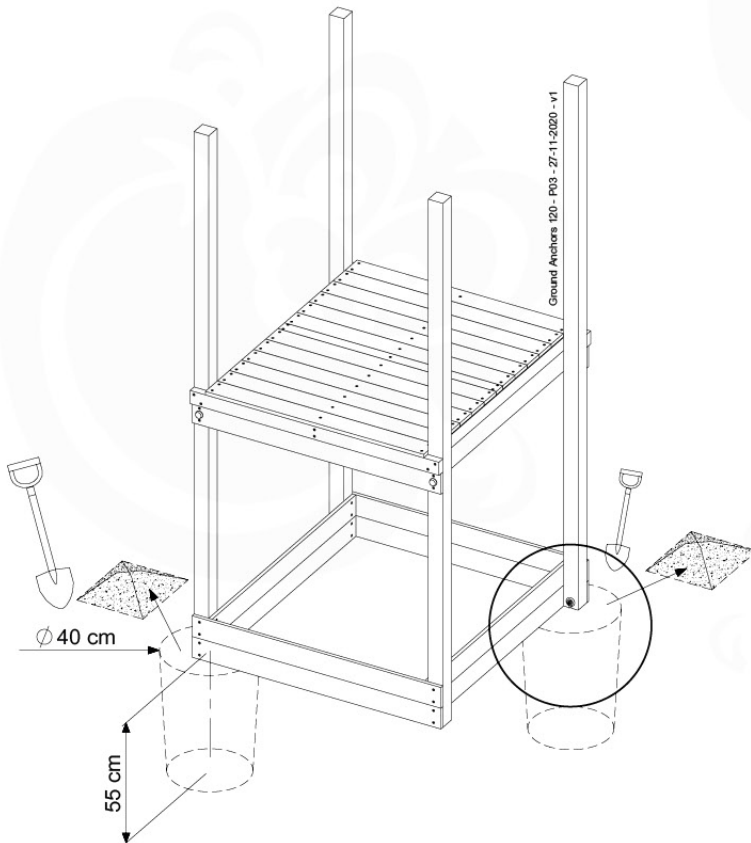

1-Swing frame / 2-Swing frame
457_101
457_102

+

12

1-Climb frame / 2-Climb frame
457_105
457_106

12 Ground Anchors

GA05

Parts:
Hardware Package Tower →

Ground Anchors 120 - P02 - 27-11-2020 - v1

12-1

12-2

40 L / 80 kg

24h

13 Accessories

AC01

	PartNo	PartName	QTY.
Hardware Pack	001_406	Stealth Screw 8x45	1
	002_041	Dome head screw 4.5 x 20 mm	3
	002_042	Dome head screw 3.5 x 13mm	4
	002_219	Gap Point Screw T25 - 5x30	2
	022_84x	bpc cover	1
Other	022_300	Steering Wheel	1
	022_800	Rail P/T 105	1
	022_910	Sandpad	1
	103_901	Logo ID Plate	1
	104_107	Tool Set Climbing Units	1
	120_024	Tower Flag	1
	122_302	Telescope	1