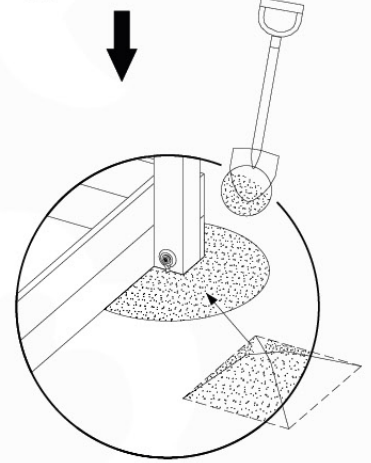

1-Swing frame / 2-Swing frame
457_101
457_102

+

12

1-Climb frame / 2-Climb frame
457_105
457_106

12 Ground Anchors

GA05

Parts:
Hardware Package Tower →

Ground Anchors 120 - P02 - 27-11-2020 - v1

12-1

12-2

40 L / 80 kg

24h

13 Accessories

AC01

	PartNo	PartName	QTY.
Hardware Pack	001_406	Stealth Screw 8x45	1
	002_041	Dome head screw 4.5 x 20 mm	3
	002_042	Dome head screw 3.5 x 13mm	4
	002_219	Gap Point Screw T25 - 5x30	2
	022_84x	bpc cover	1
Other	022_300	Steering Wheel	1
	022_800	Rail P/T 105	1
	022_910	Sandpad	1
	103_901	Logo ID Plate	1
	104_107	Tool Set Climbing Units	1
	120_024	Tower Flag	1
	122_302	Telescope	1