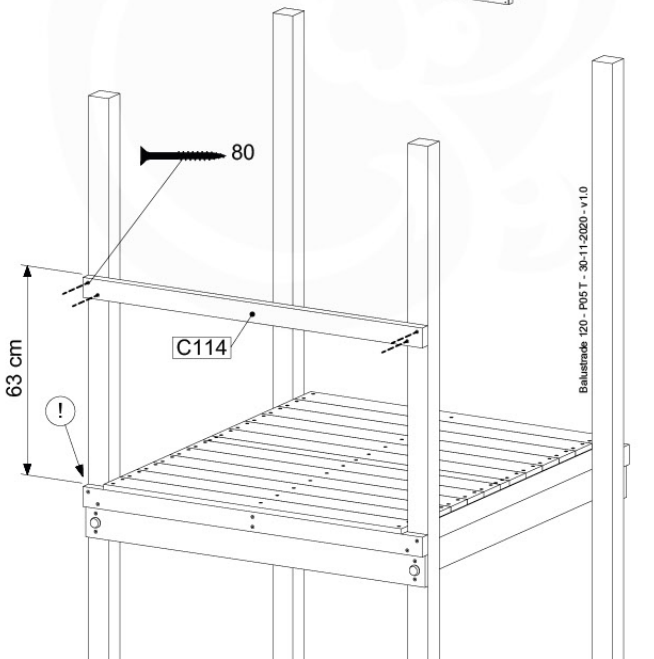

06 Balustrade (2x)

BL04

	PartNo	PartName	QTY.
Hardware Pack	002_220	Gap Point Screw T25 - 5x45	24
	002_223	Gap Point Screw T25 - 5x80	4
Timber	C114	Beam 1140 mm	1
	D65	Board 650 mm	6

Balustrade 120 - P03 T - 30-11-2020 - v1.0

06-1