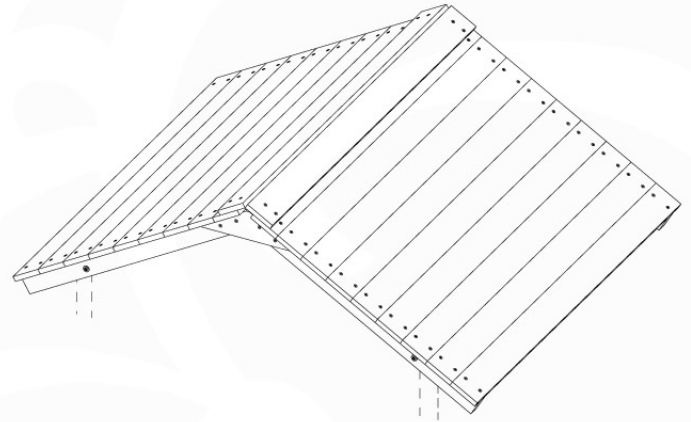

07 Roof Casa

RF09