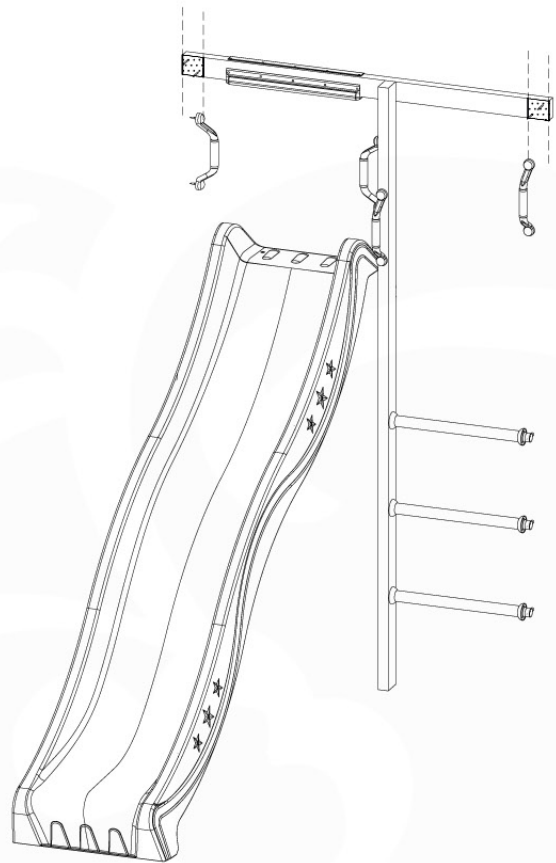

09 Slide & Ladder

SL14

	PartNo	PartName	QTY.
Hardware Pack	000_101	Nail Pan Head	10
	002_220	Gap Point Screw T25 - 5x45	10
	002_223	Gap Point Screw T25 - 5x80	8
	002_308	Gap Point Screw T25 - 5x20	2
Other	005_03x	Ladder Rung Y/B/G/R	3
	022_835	Rung Cap	6
	120_102	Handgrip set (complete 2x)	2
	123_200	Bumperpad	1
	324_xxx	Wavy Star Slide XL 2200 mm	1
Timber	C114	Beam 1140 mm	1
	C186	Beam 1860 mm	1