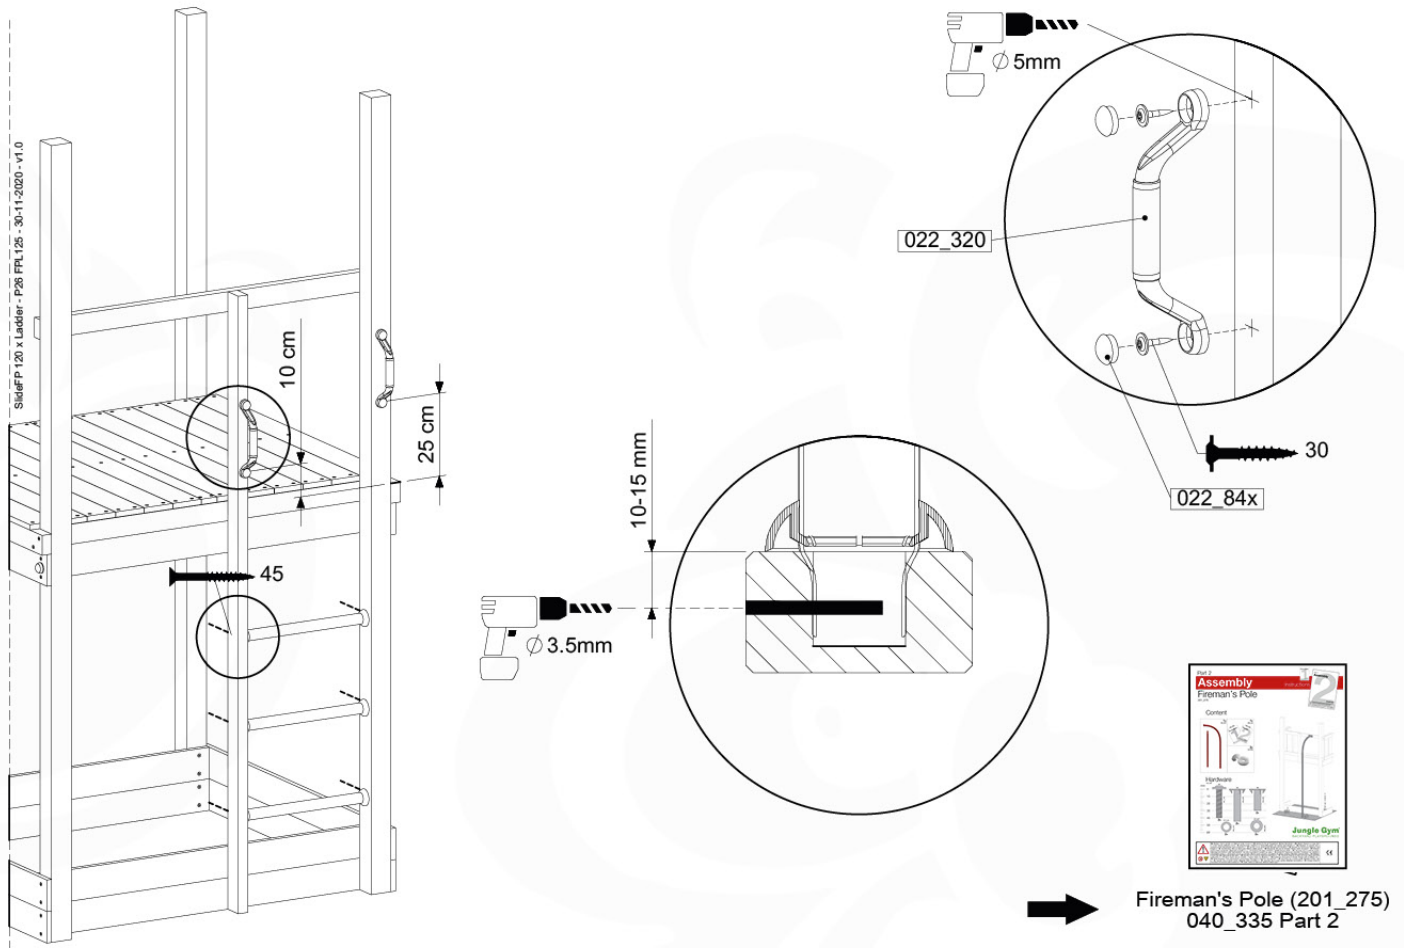

SlideFP 120 x Ladder - P30 FPL125 - 30-11-2020 - v1.0

10-1

10-2

10-4

11 Swing Frame / Climb Frame

12

+

12