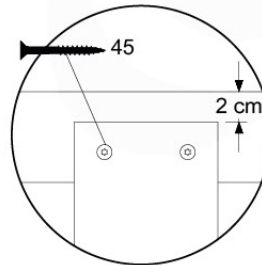

06 Balustrade (2x)

BL04

	PartNo	PartName	QTY.
Hardware Pack	002_220	Gap Point Screw T25 - 5x45	24
	002_223	Gap Point Screw T25 - 5x80	4
Timber	C114	Beam 1140 mm	1
	D65	Board 650 mm	6

Balustrade 120 - P03 T - 30-11-2020 - v1.0

06-1