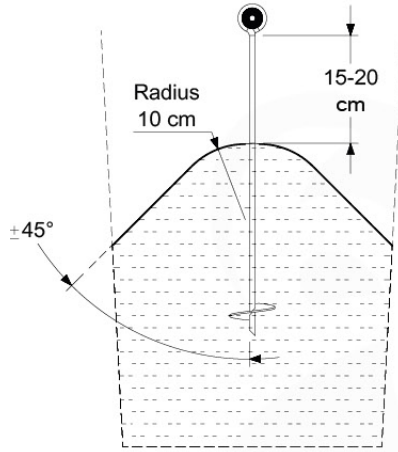

12-2

40 L / 80 kg