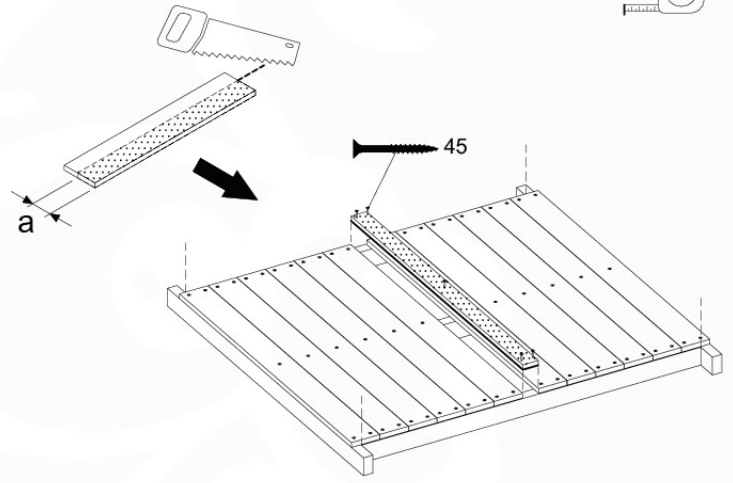

04 Base Tower

BT11

	PartNo	PartName	QTY.
Hardware Pack	001_406	Stealth Screw 8x45	10
	002_220	Gap Point Screw T25 - 5x45	118
	002_223	Gap Point Screw T25 - 5x80	20
Other	007_001	Ground-anchor	2
Hardware Pack	022_31x	bpc-base version 3	8
	022_84x	bpc cover	8
Timber	A240	Post 70x70 L2400	4
	C114	Beam 1140 mm	5
	D100	Board 1000 mm	11-14
	D114	Board 1140 mm	12

Base Tower NL - P06 - BT11 - 30-11-2020 - v3.0

04-1

04-2

04-3

04-4

05 Balustrade (1x)

BL03

	PartNo	PartName	QTY.
Hardware Pack	002_220	Gap Point Screw T25 - 5x45	24
	002_223	Gap Point Screw T25 - 5x80	4
Timber	C114	Beam 1140 mm	1
	D65	Board 650 mm	6